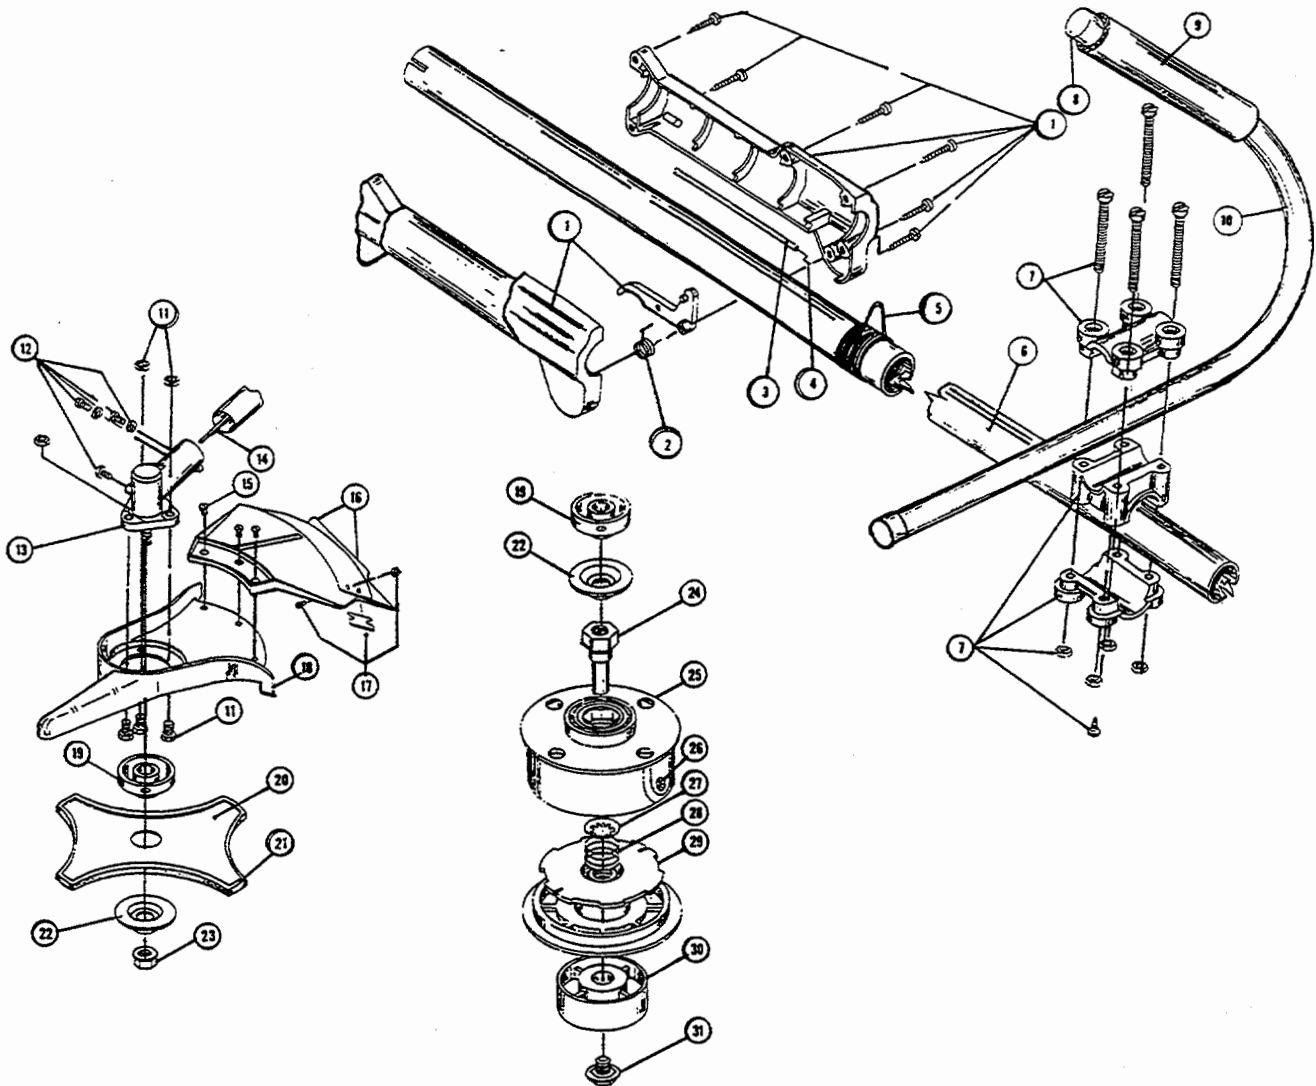

The above part numbers are for serial numbers 105073601 thru 206042750.

BOOM & TRIMMER PARTS - IDC 580

Item	Part No.	Description
1	180277	Throttle Housing and Trigger Assembly
2	610314	Throttle Trigger Spring
3	180021	Throttle Cable Housing
4	180127	Throttle Cable
5	610327	Shoulder Strap Clamp
6	147486	Drive Shaft Housing Assembly
7	683295	Handle Bracket Assembly
8	612021	Tube Closure
9	612831	Grip
10	683870	J-Handle Assembly (includes items 8 and 9)
11	147539	Guard Mounting Screws
12	147677	Guard and Blade Assembly
13	147488	Gear Box Assembly (includes items 12, 19, 22 and 23)
14	147542	Flexible Drive Shaft
15	683304	Guard Mounting Screws
16	683299	Guard and Blade Assembly
17	682061	Blade Assembly
18	147492	Guard Mount
19	147489	Blade Driver
20	145873	Blade
21	147670	Blade Tooth Cover
22	147490	Lower Retaining Washer
23	147491	Lock Nut

Item	Part No.	Description
24	612483	Spool Shaft
25	147494	Outer Spool and Eyelet Assembly
26	145566	Eyelet
27	612026	Retainer (10 pack)
28	610636	Spring
29	147495	Inner Reel
30	147496	Bump Head Knob Assembly
31	147676	Bump Head Bolt
*	682075	Shoulder Strap Assembly
*	147541	IDC 2-Cycle Oil (4 oz. can)
*	147299	Locking Rod Tool
*	147498	Complete Head Assembly (items 24-31)
*	683628	Combination Wrench